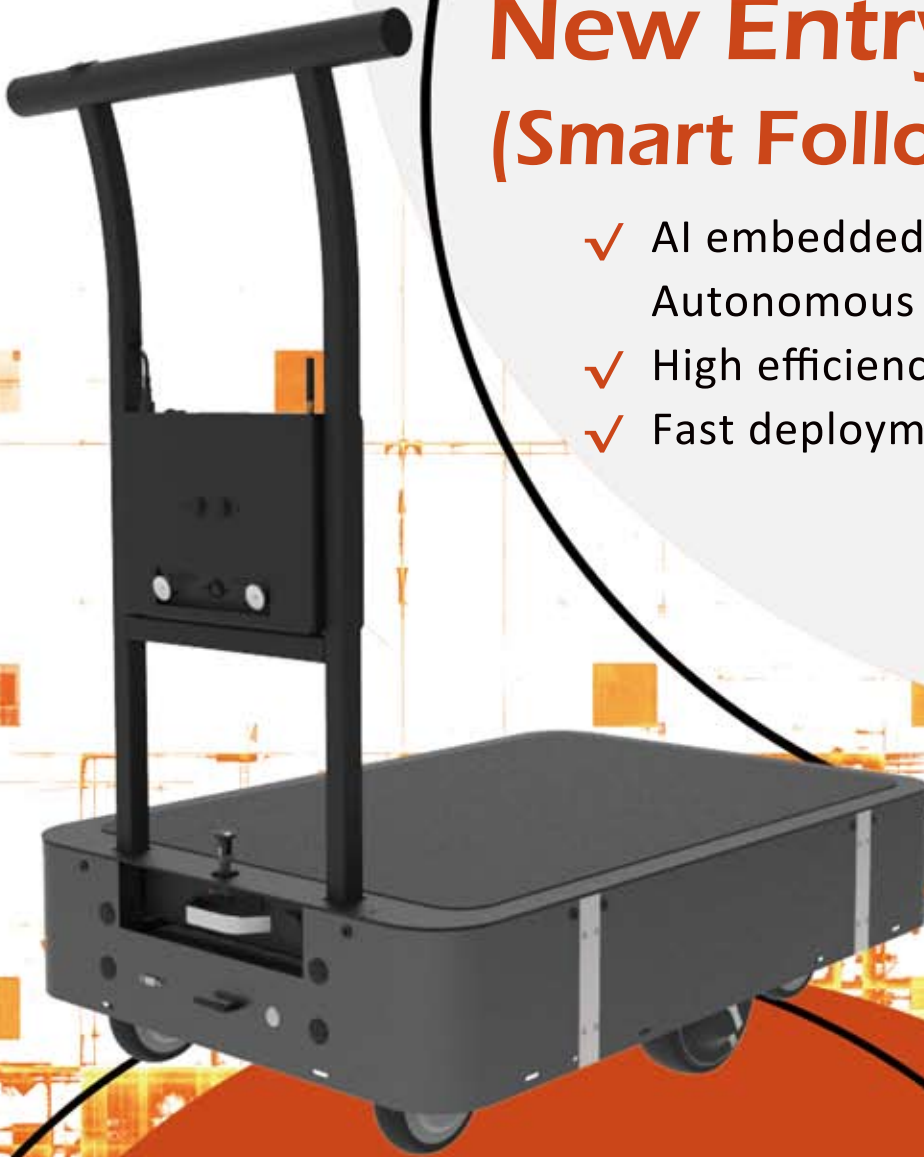

### 規格

- 尺寸：L 90 x W 60 x H 100 cm
- 重量：60 kg (不含電池)
- 最大載重：200 kg
- 最高速度：4 km/h
- 電池：鋰電池 36V 8.8AH
- 最大爬坡：4 度 (200 kg載重測試)
- 功能升級：中控系統, 障礙保護模組, 觸控螢幕, 方向燈

PASSION MOBILITY  
沛昇動能有限公司

T200 Entry

**T**KART

*MAKING AUTOMATION EASY!*

## New Entry Level AGV (Smart Follow and Go)

- ✓ AI embedded camera vision follow + Autonomous color tape tracing
- ✓ High efficiency with cost advantage
- ✓ Fast deployment and handy operation

### Specs

- Dimensions : L 90 x W 60 x H 100 cm
- Weight : 60 kg (without battery)
- Maximum Loading : 200 kg
- Maximum Speed : 4 km/h
- Battery : Li-ion 36V 8.8AH
- Maximum Slope : 4 degrees (200 kg load)
- Function Upgrade : Central Control System, Obstacle Avoidance Module, Touch Panel, Direction Lights